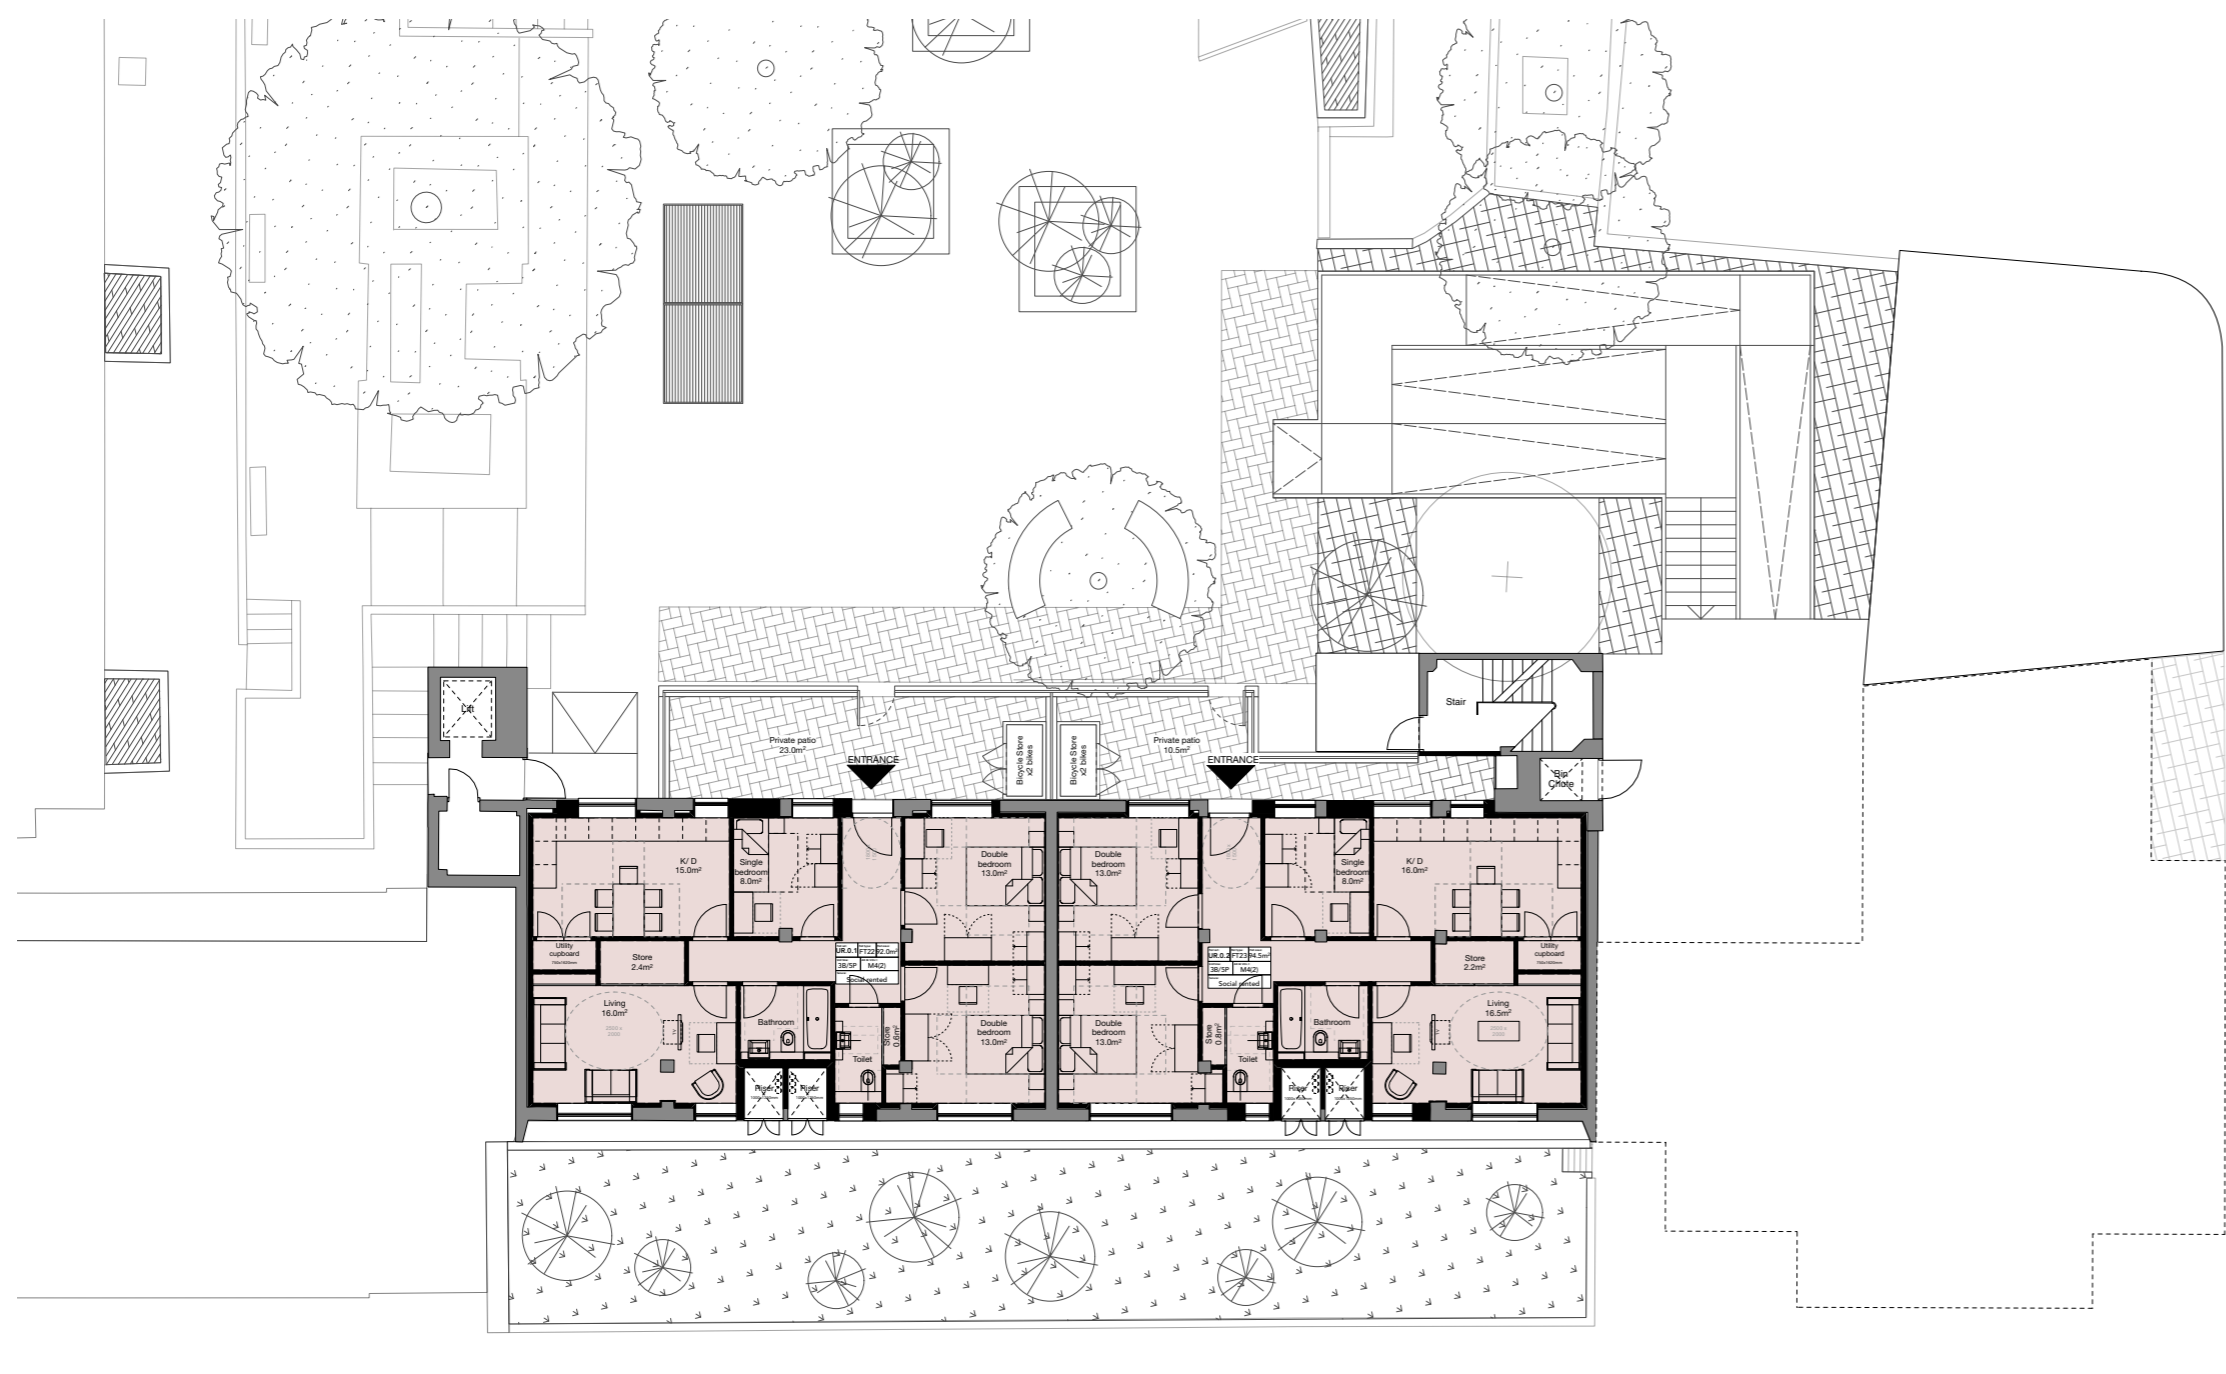

UNDERBUILDS

BLEMUNDSBURY UNDERBUILDS: 5 NEW HOMES

- 1x 1Beds and 4x 2Beds
- **All** social rented: ● wheelchair accessible

NEW UNDERBUILD UNITS:

- 10 new social rented homes with front gardens;
- Enhancements to courtyard and step-free access.
- 6 wheelchair accessible units
- New temporary community hall in Falcon

RICHBELL UNDERBUILDS: 2 NEW HOMES

- 2x 3Beds
- **All** social rented

Proposed Falcon Community Hall plan

FALCON UNDERBUILDS: 3 NEW HOMES

- 2x 1Beds and 1x 4Bed
- **All** social rented: ● wheelchair accessible
- Temporary community hall

Proposed Falcon Community Hall main entrance