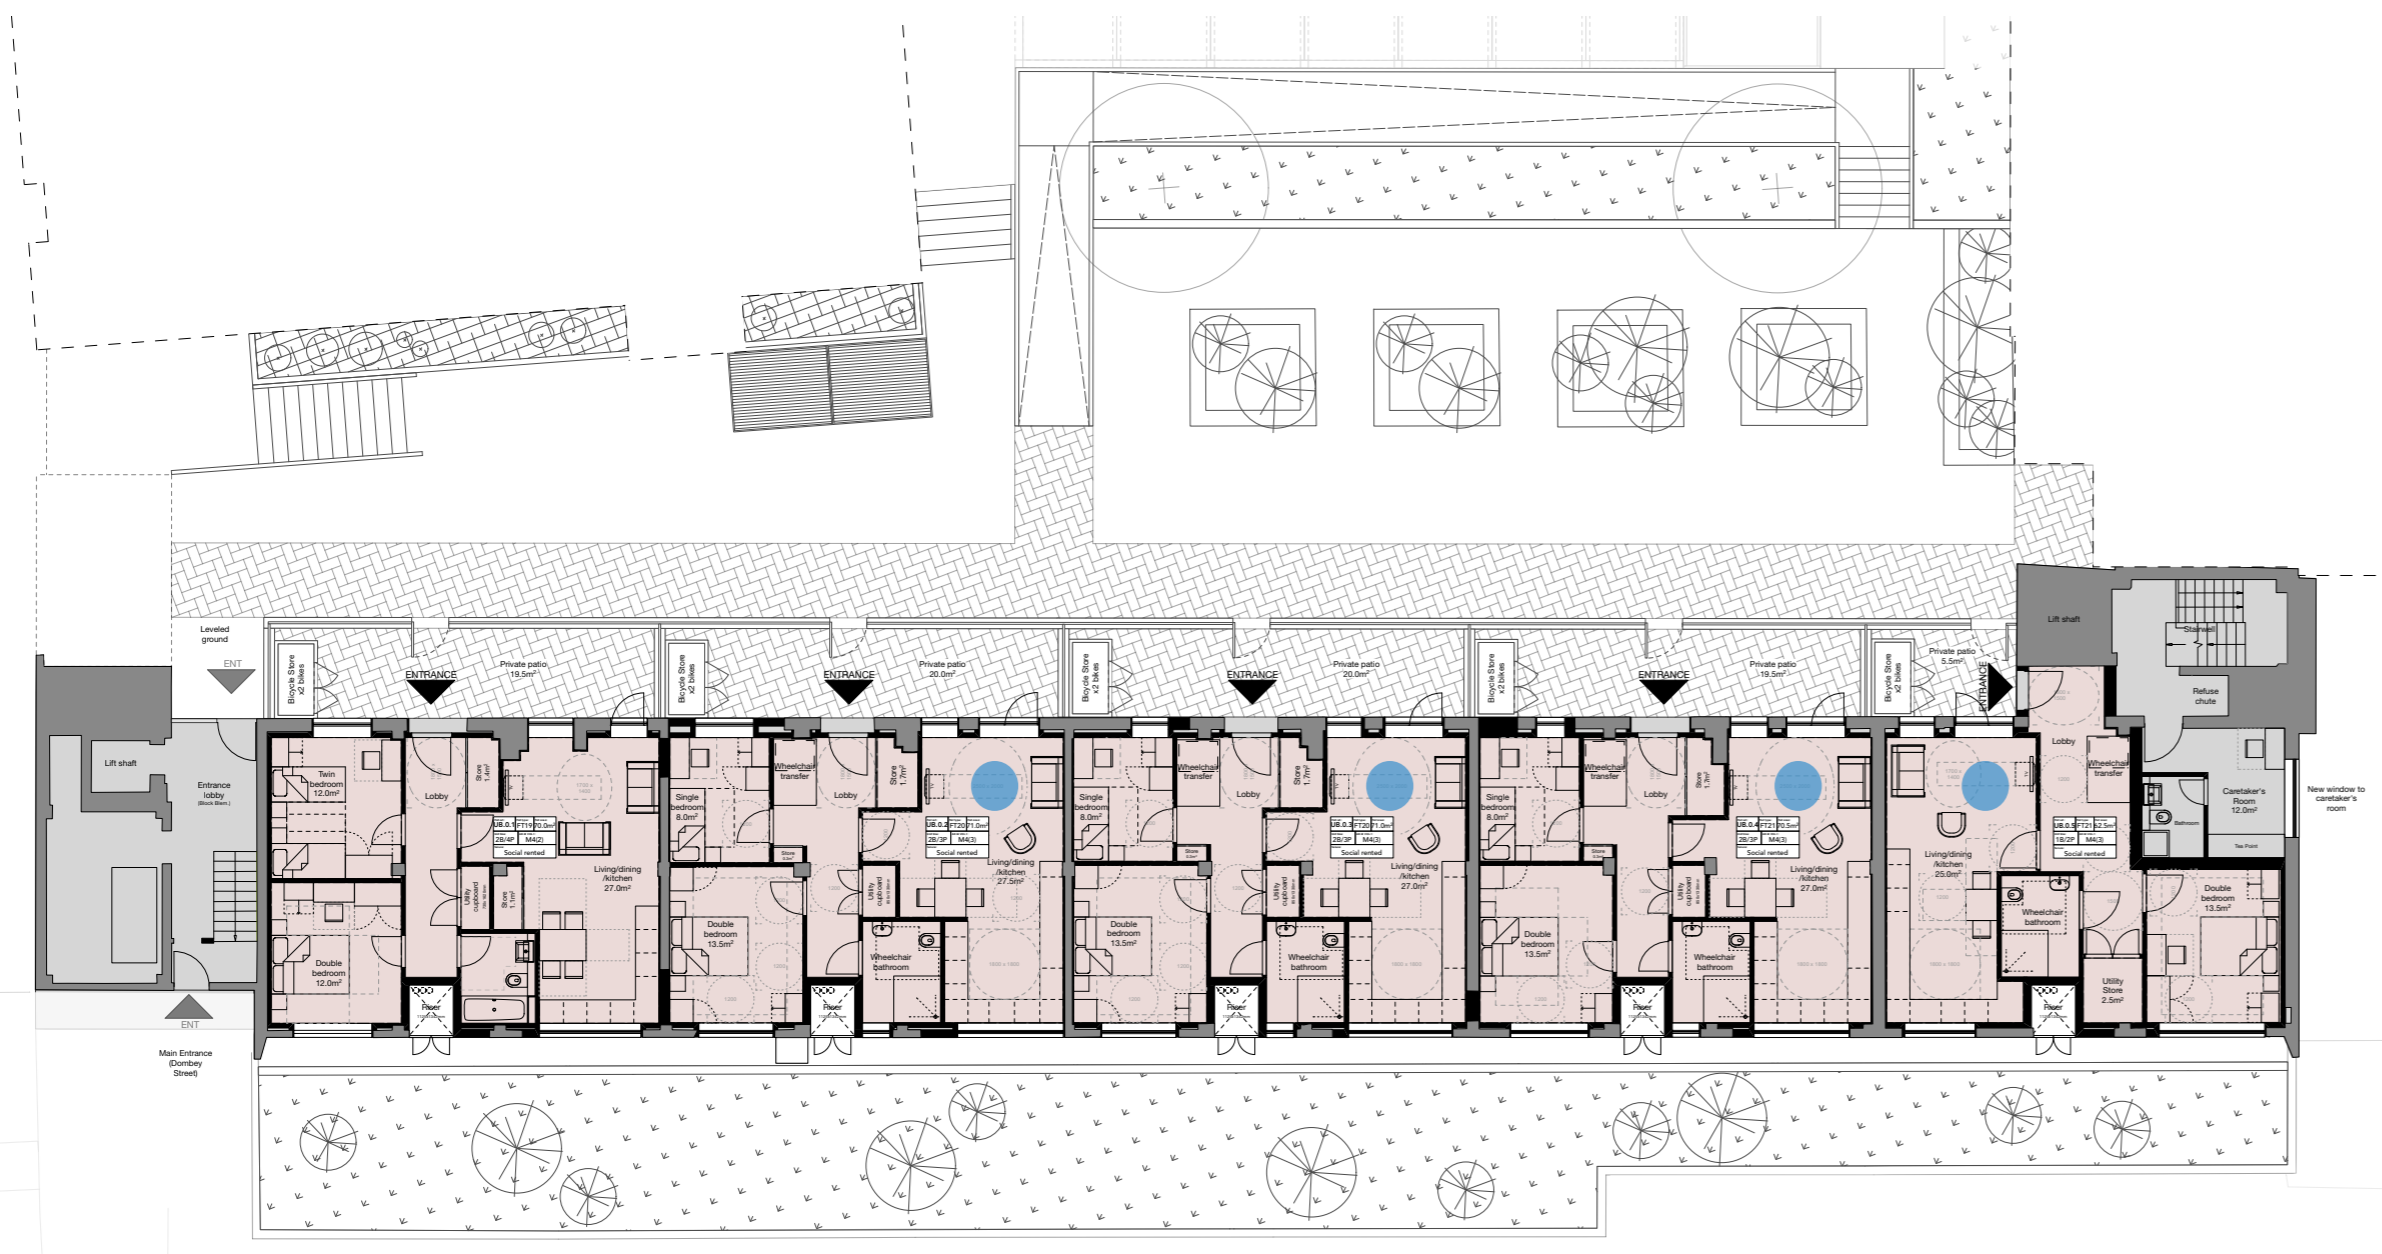

UNDERBUILDS

BLEMUNDSBURY UNDERBUILDS: 5 NEW HOMES

- 1x 1Beds and 4x 2Beds
- **All** social rented: ● wheelchair accessible

NEW UNDERBUILD UNITS:

- 10 new social rented homes with front gardens;
- Enhancements to courtyard and step-free access.
- 6 wheelchair accessible units
- New temporary community hall in Falcon

RICHBELL UNDERBUILDS: 2 NEW HOMES

- 2x 3Beds
- **All** social rented

Proposed Falcon Community Hall plan

FALCON UNDERBUILDS: 3 NEW HOMES

- 2x 1Beds and 1x 4Bed
- **All** social rented: ● wheelchair accessible
- Temporary community hall

Proposed Falcon Community Hall main entrance