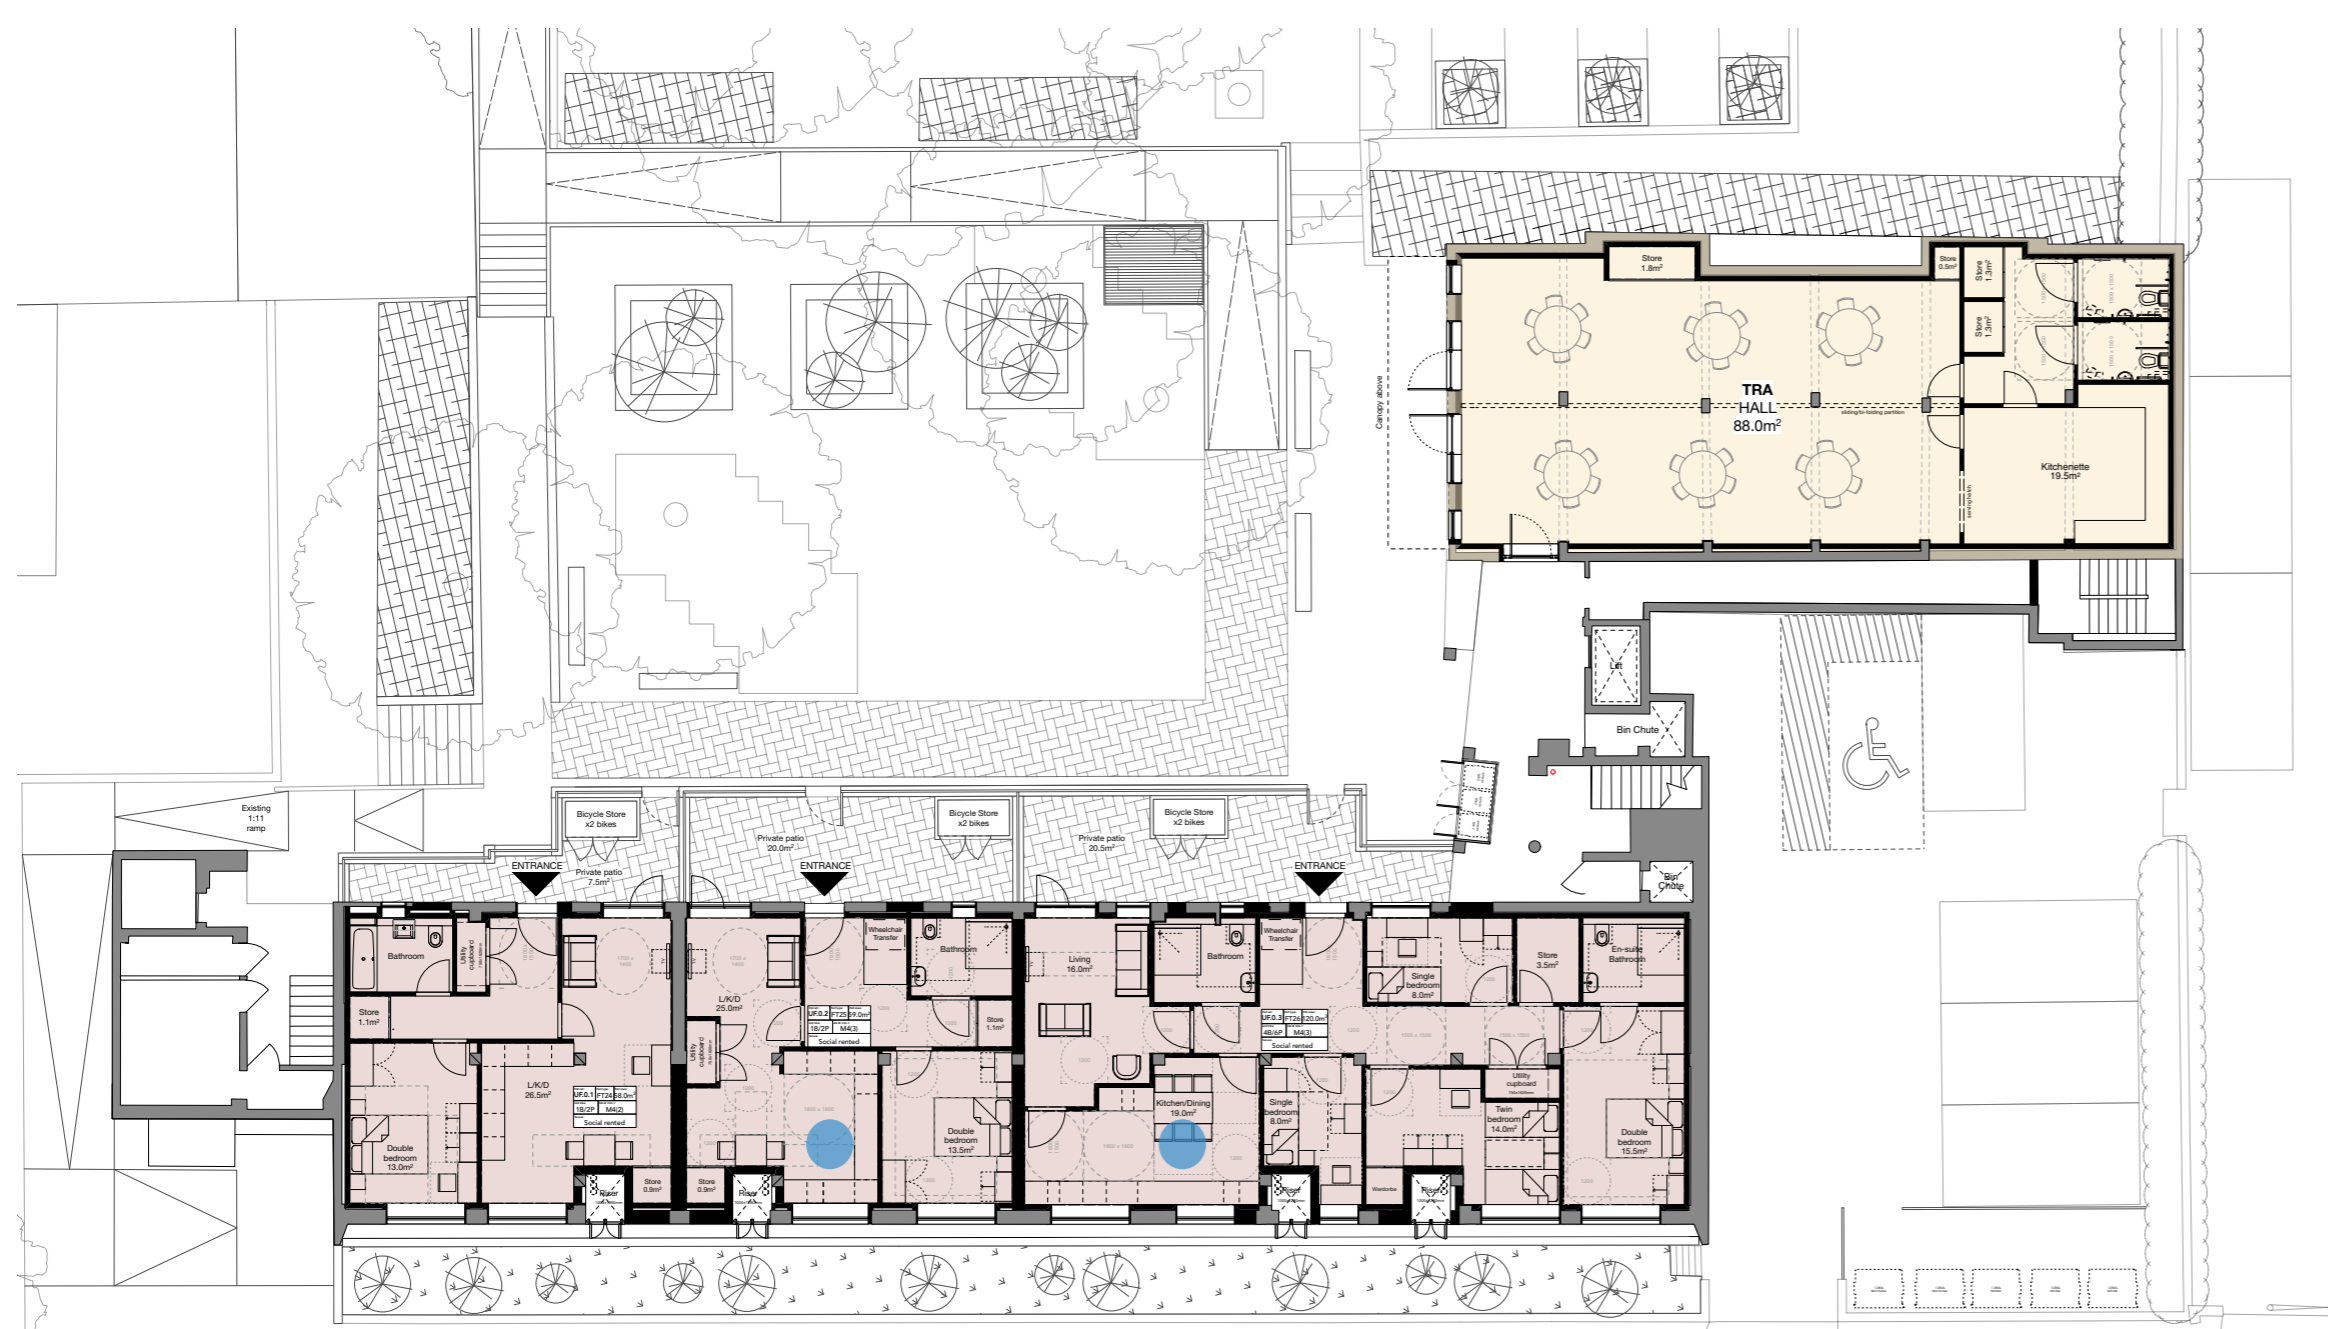

UNDERBUILDS

BLEMUNDSBURY UNDERBUILDS: 5 NEW HOMES

- 1x 1Beds and 4x 2Beds
- **All** social rented: ● wheelchair accessible

NEW UNDERBUILD UNITS:

- 10 new social rented homes with front gardens;
- Enhancements to courtyard and step-free access.
- 6 wheelchair accessible units
- New temporary community hall in Falcon

RICHBELL UNDERBUILDS: 2 NEW HOMES

- 2x 3Beds
- **All** social rented

Proposed Falcon Community Hall plan

FALCON UNDERBUILDS: 3 NEW HOMES

- 2x 1Beds and 1x 4Bed
- **All** social rented: ● wheelchair accessible
- Temporary community hall

Proposed Falcon Community Hall main entrance