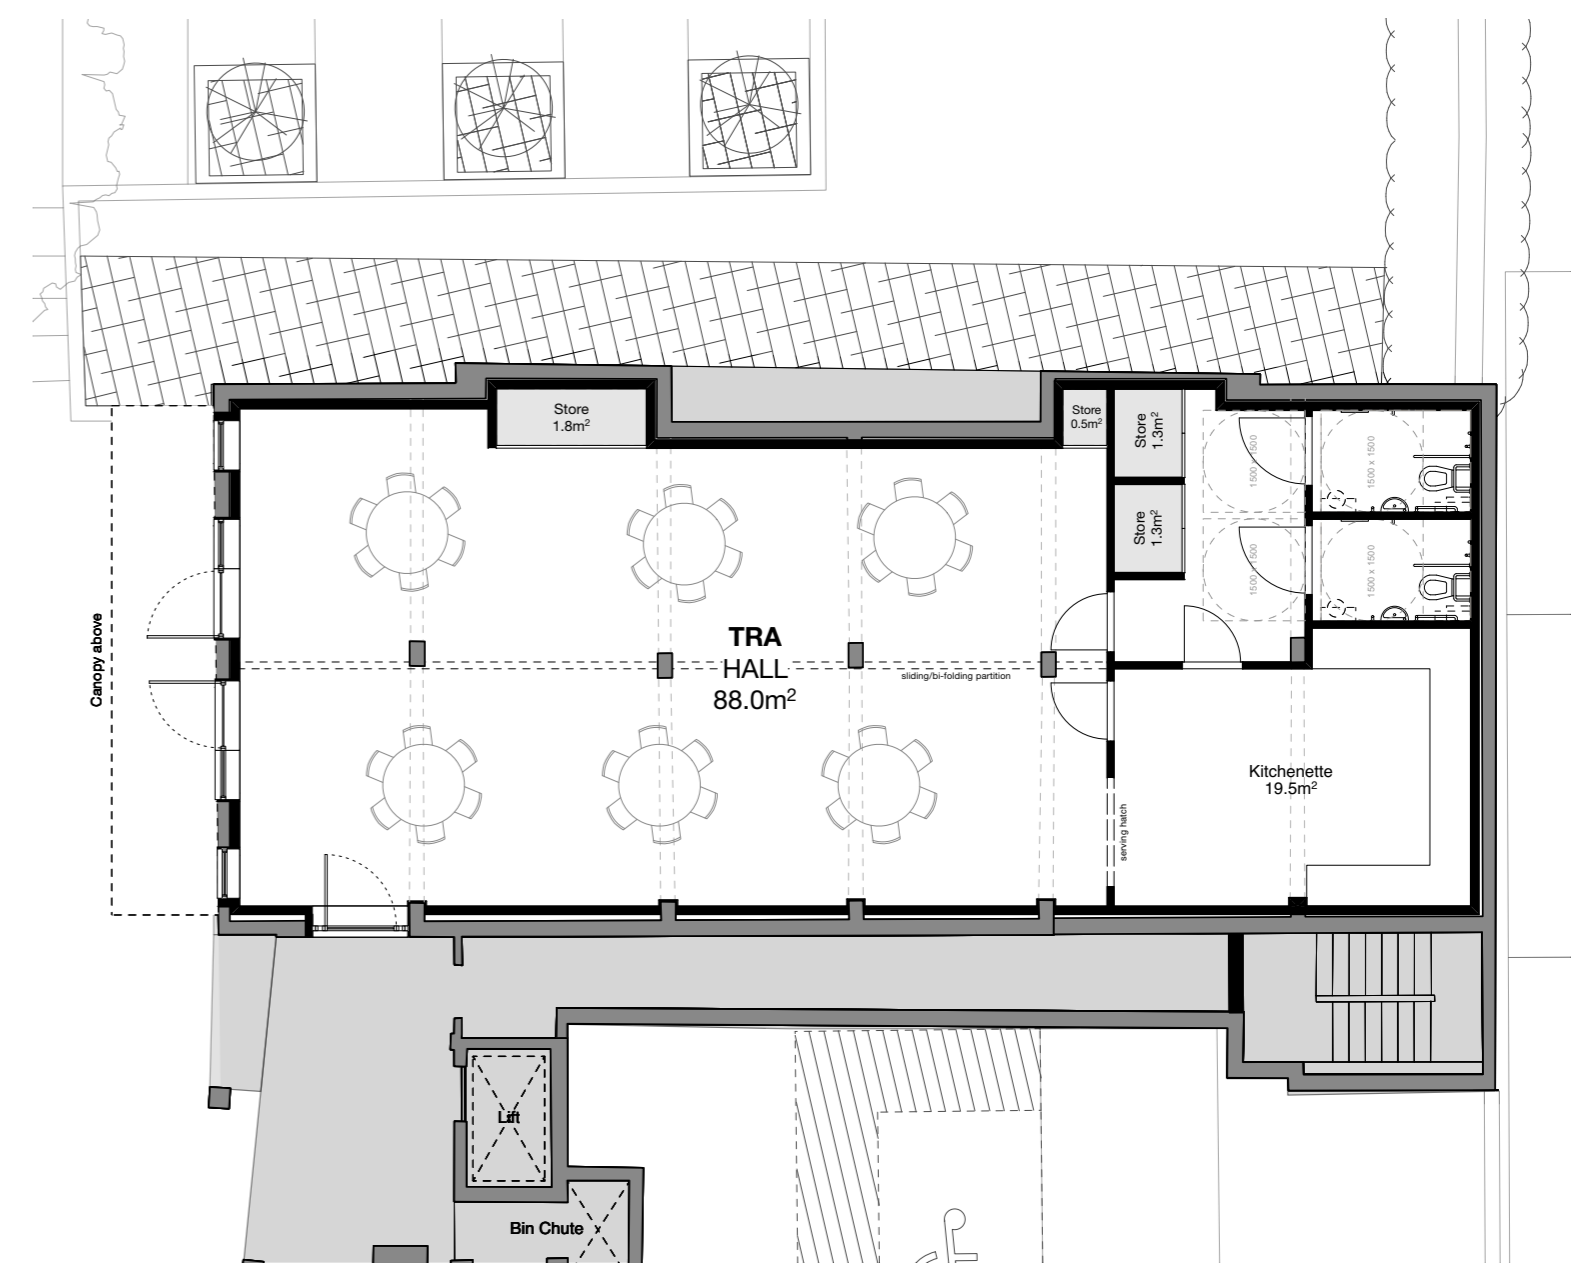

UNDERBUILDS

BLEMUNDSBURY UNDERBUILDS: 5 NEW HOMES

- 1x 1Beds and 4x 2Beds
- **All** social rented: ● wheelchair accessible

NEW UNDERBUILD UNITS:

- 10 new social rented homes with front gardens;
- Enhancements to courtyard and step-free access.
- 6 wheelchair accessible units
- New temporary community hall in Falcon

RICHBELL UNDERBUILDS: 2 NEW HOMES

- 2x 3Beds
- **All** social rented

Proposed Falcon Community Hall plan

FALCON UNDERBUILDS: 3 NEW HOMES

- 2x 1Beds and 1x 4Bed
- **All** social rented: ● wheelchair accessible
- Temporary community hall

Proposed Falcon Community Hall main entrance