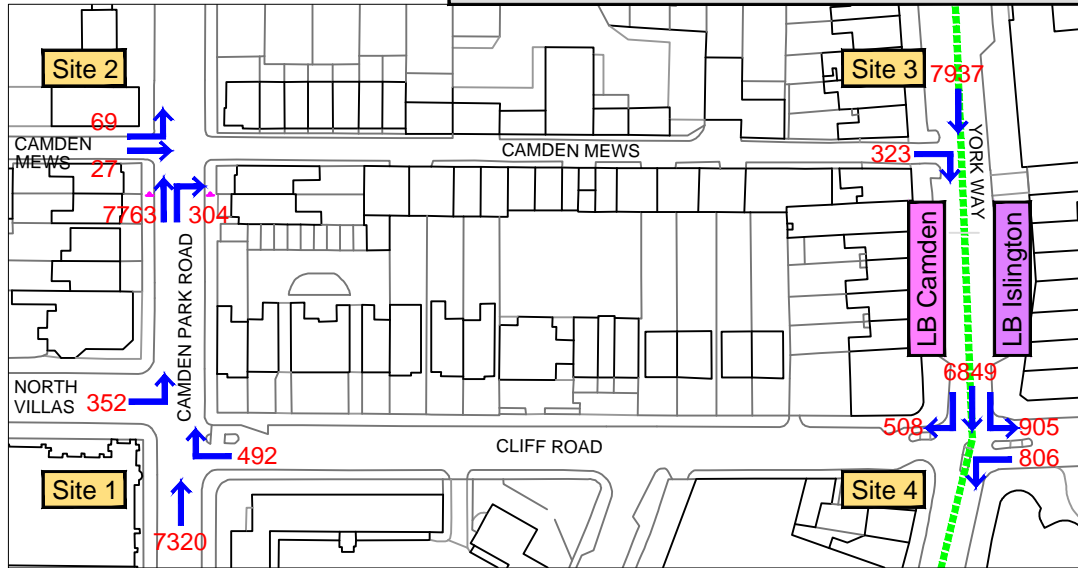

Minor Parking Scheme Reference No: 523 - CAMDEN MEWS

Traffic Count Data for 03 Dec: All Day (07:00-22:00) - Appendix B

Traffic Count Data for 05 Dec: All Day (07:00-22:00) - Appendix B

Key:

→ Direction of Traffic flow

----- Borough boundary with Islington