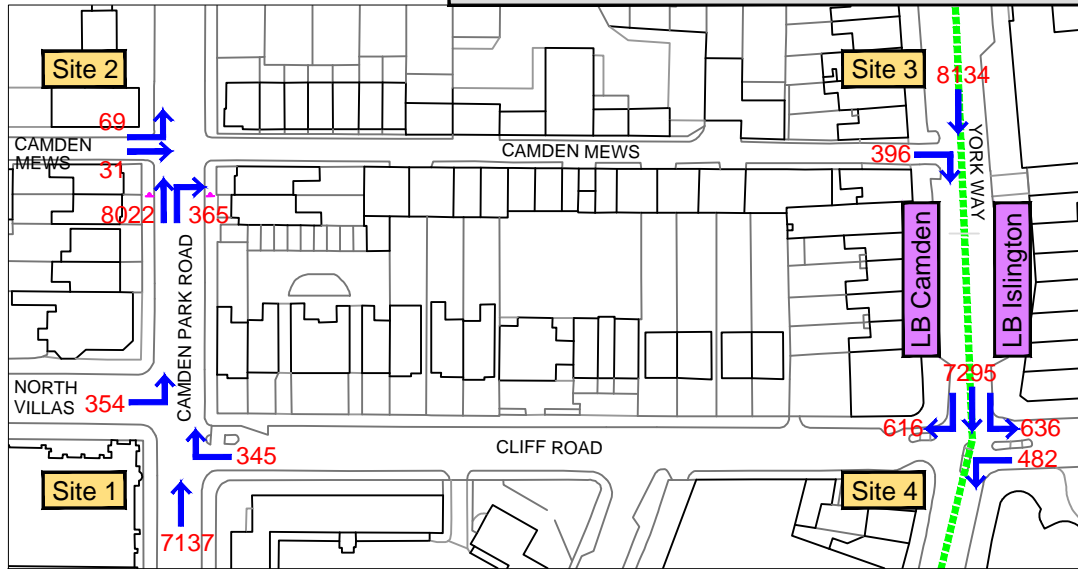

Minor Parking Scheme Reference No: 523 - CAMDEN MEWS

Traffic Count Data for 03 Dec: All Day (07:00-22:00) - Appendix B

Traffic Count Data for 05 Dec: All Day (07:00-22:00) - Appendix B

Key:

→ Direction of Traffic flow

----- Borough boundary with Islington