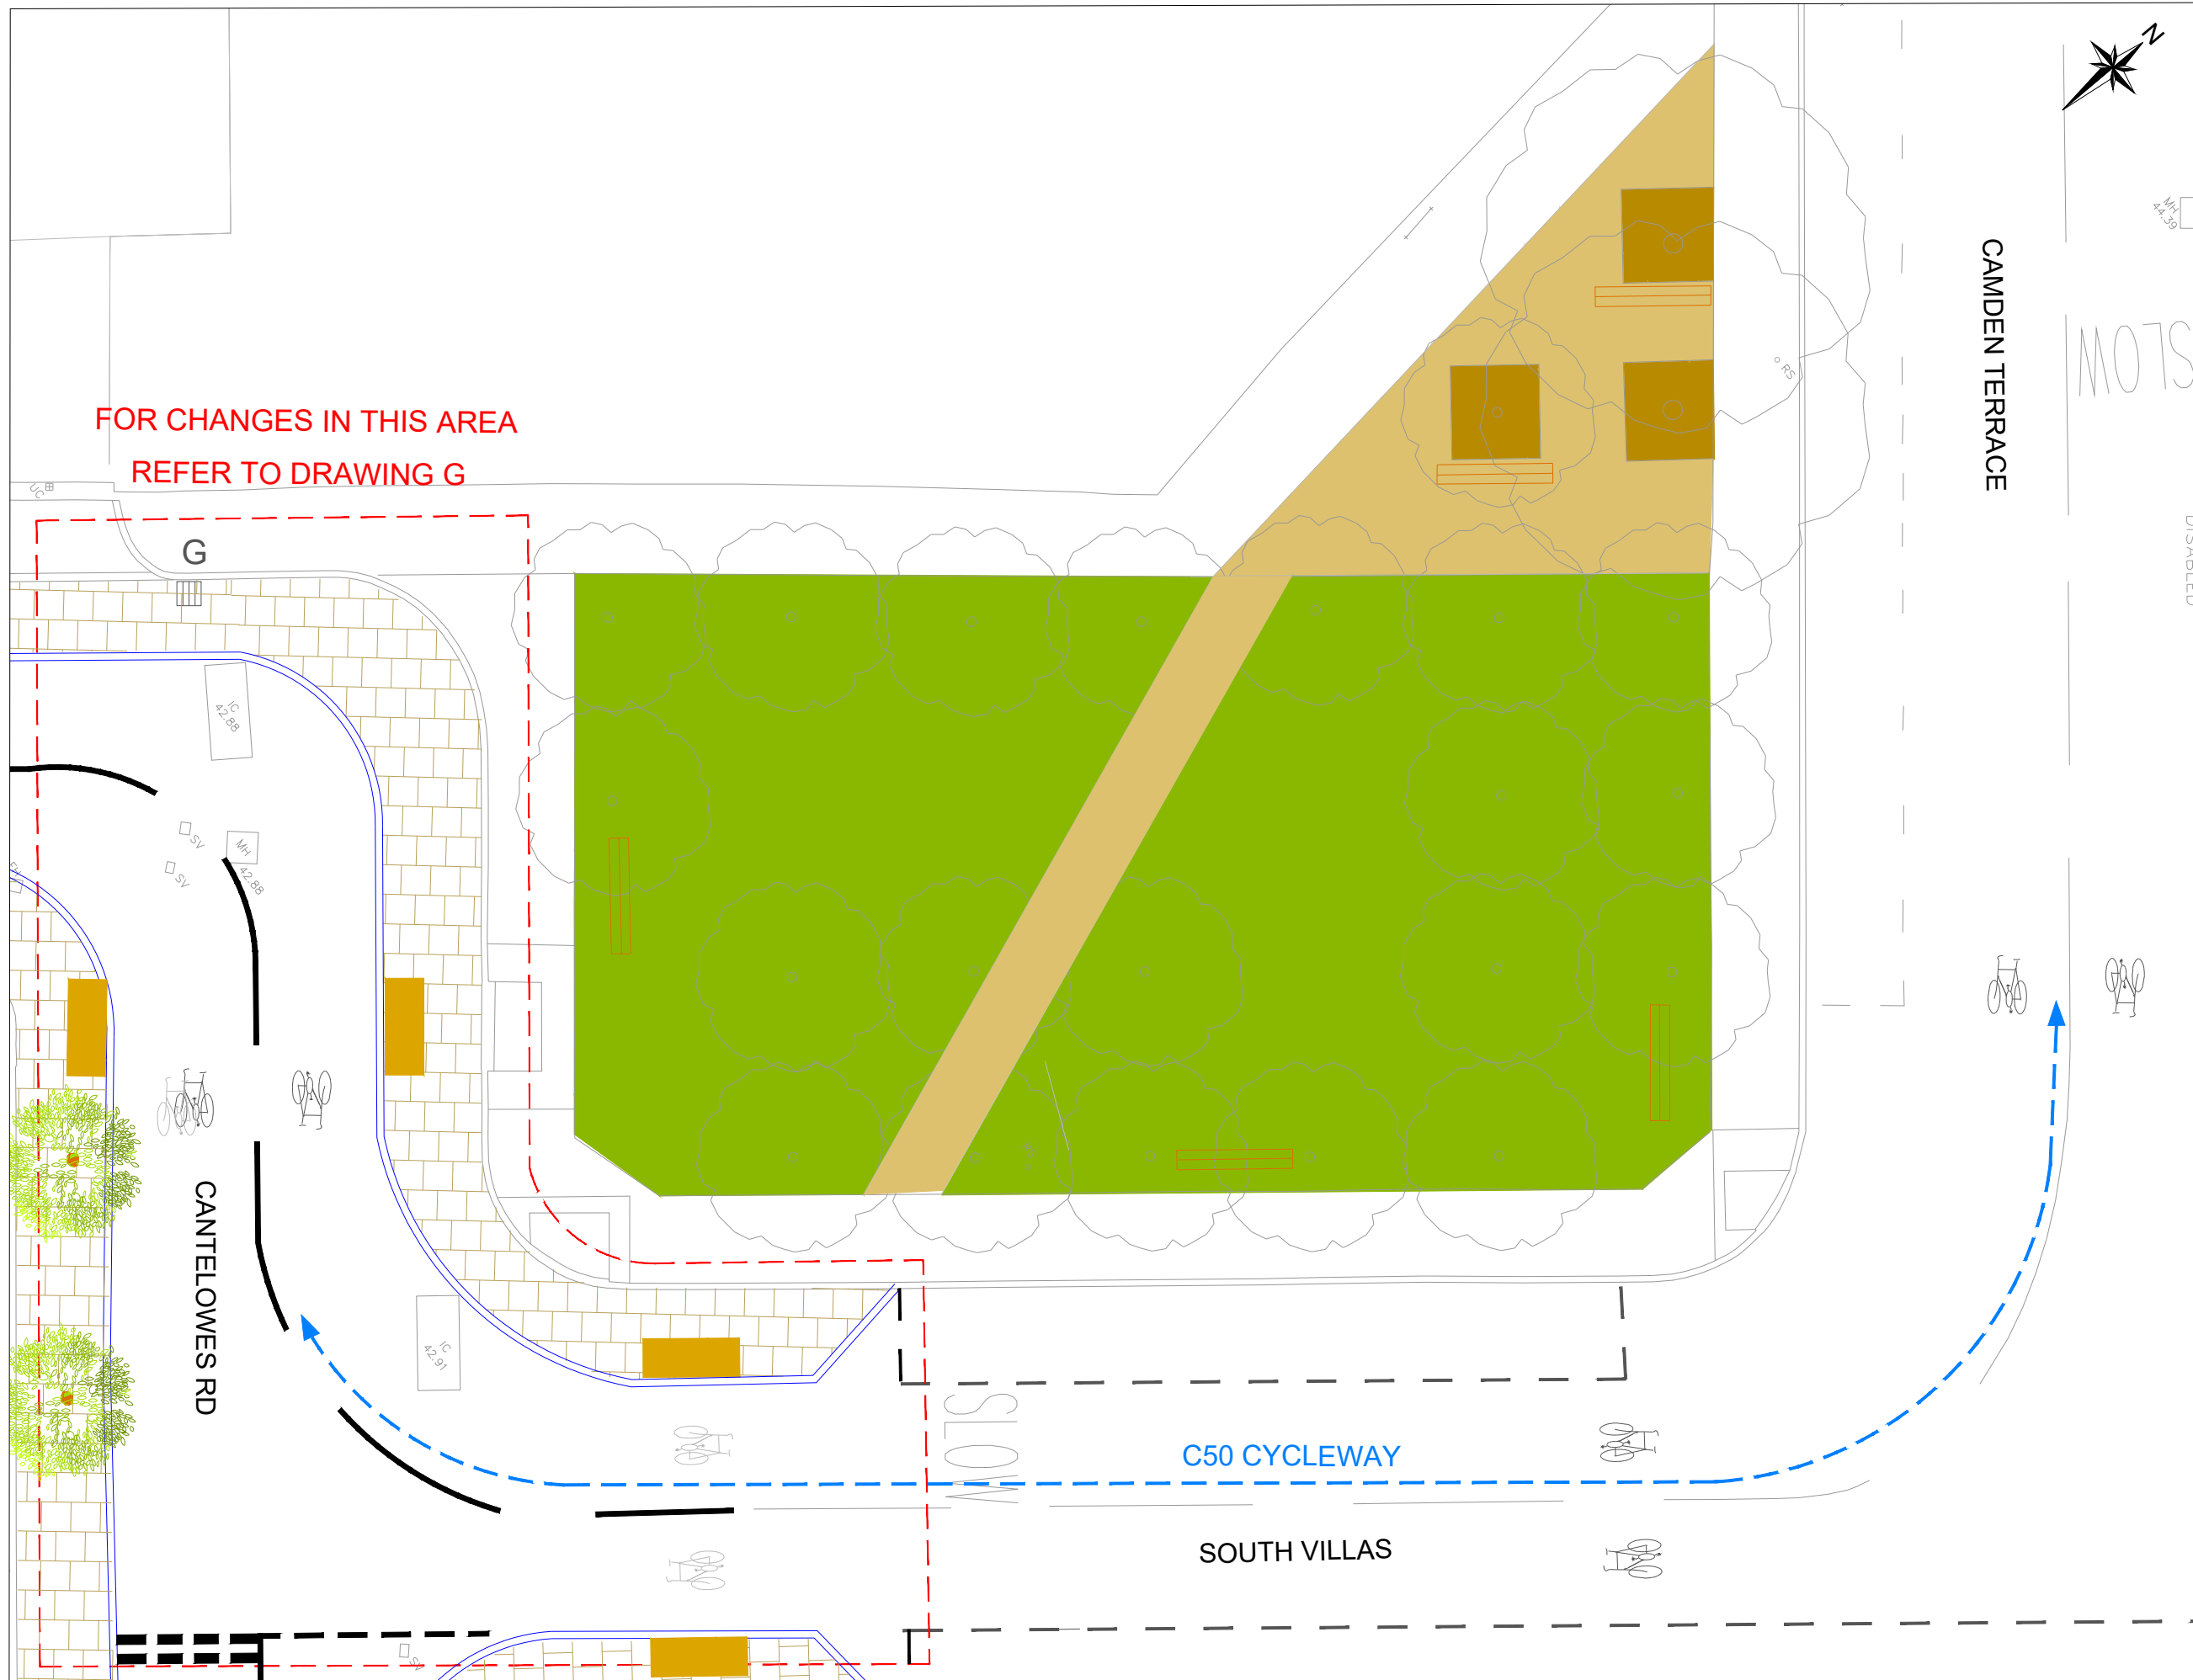

DRAWING H - SOUTH VILLAS PUBLIC REALM UPGRADE

FOR CHANGES IN THIS AREA
REFER TO DRAWING G

KEY

- Grass re-turfing with landscaping features
- New resin-bound gravel surfacing
- New resin-bound porous surfacing
- New bench (indicative position)
- Existing tree

Drawing Title
**SOUTH VILLAS PUBLIC REALM SPACE
 CONSULTATION**

Scale
NTS

Date
26/01/2023

Drawn By
RW

File Ref
-

Checked By
-

Rev. Name
-

Drawing Number
-