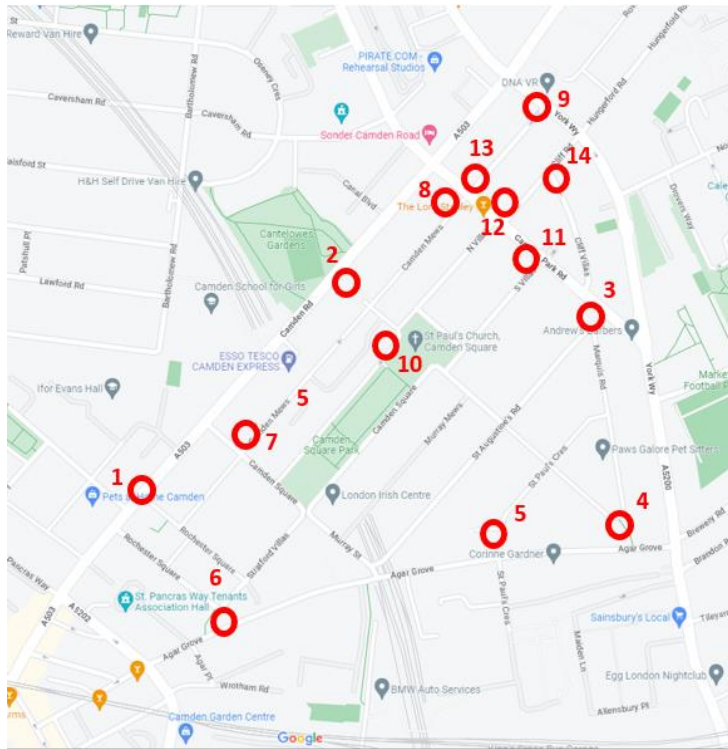

Junction or Location	Type of Restriction
1 Rochester Square/Camden Road	Two way motor vehicle restriction
2 Canteloves Road/Camden Road	Two way motor vehicle restriction
3 St Augustine's Road/Camden Park Road	Two way motor vehicle restriction
4 Marquis Road/Agar Grove	Two way motor vehicle restriction
5 St Paul's Crescent/Agar Grove	Two way motor vehicle restriction
6 Stratford Villas/Agar Grove	Two way motor vehicle restriction
7 Camden Mews/Murray Street	No entry from Murray Street into Camden Mews
8 Camden Mews/Camden Park Road	No entry from Camden Park Road into Camden Mews
9 Camden Mews/York Way	No entry from York Way into Camden Mews
10 Camden Square/Canteloves Road	No entry from Canteloves Road into Camden Square (north side of greenspace)
11 South Villas/Camden Park Road	No entry from Camden Park Road into South Villas
12 Cliff Road/Camden Park Road	No entry from Camden Park Road into Cliff Road
13 Camden Mews/Camden Park Road*	No motor vehicles (except for access)
14 Cliff Road/North Villas*	No entry from Cliff Road into Cliff Villas