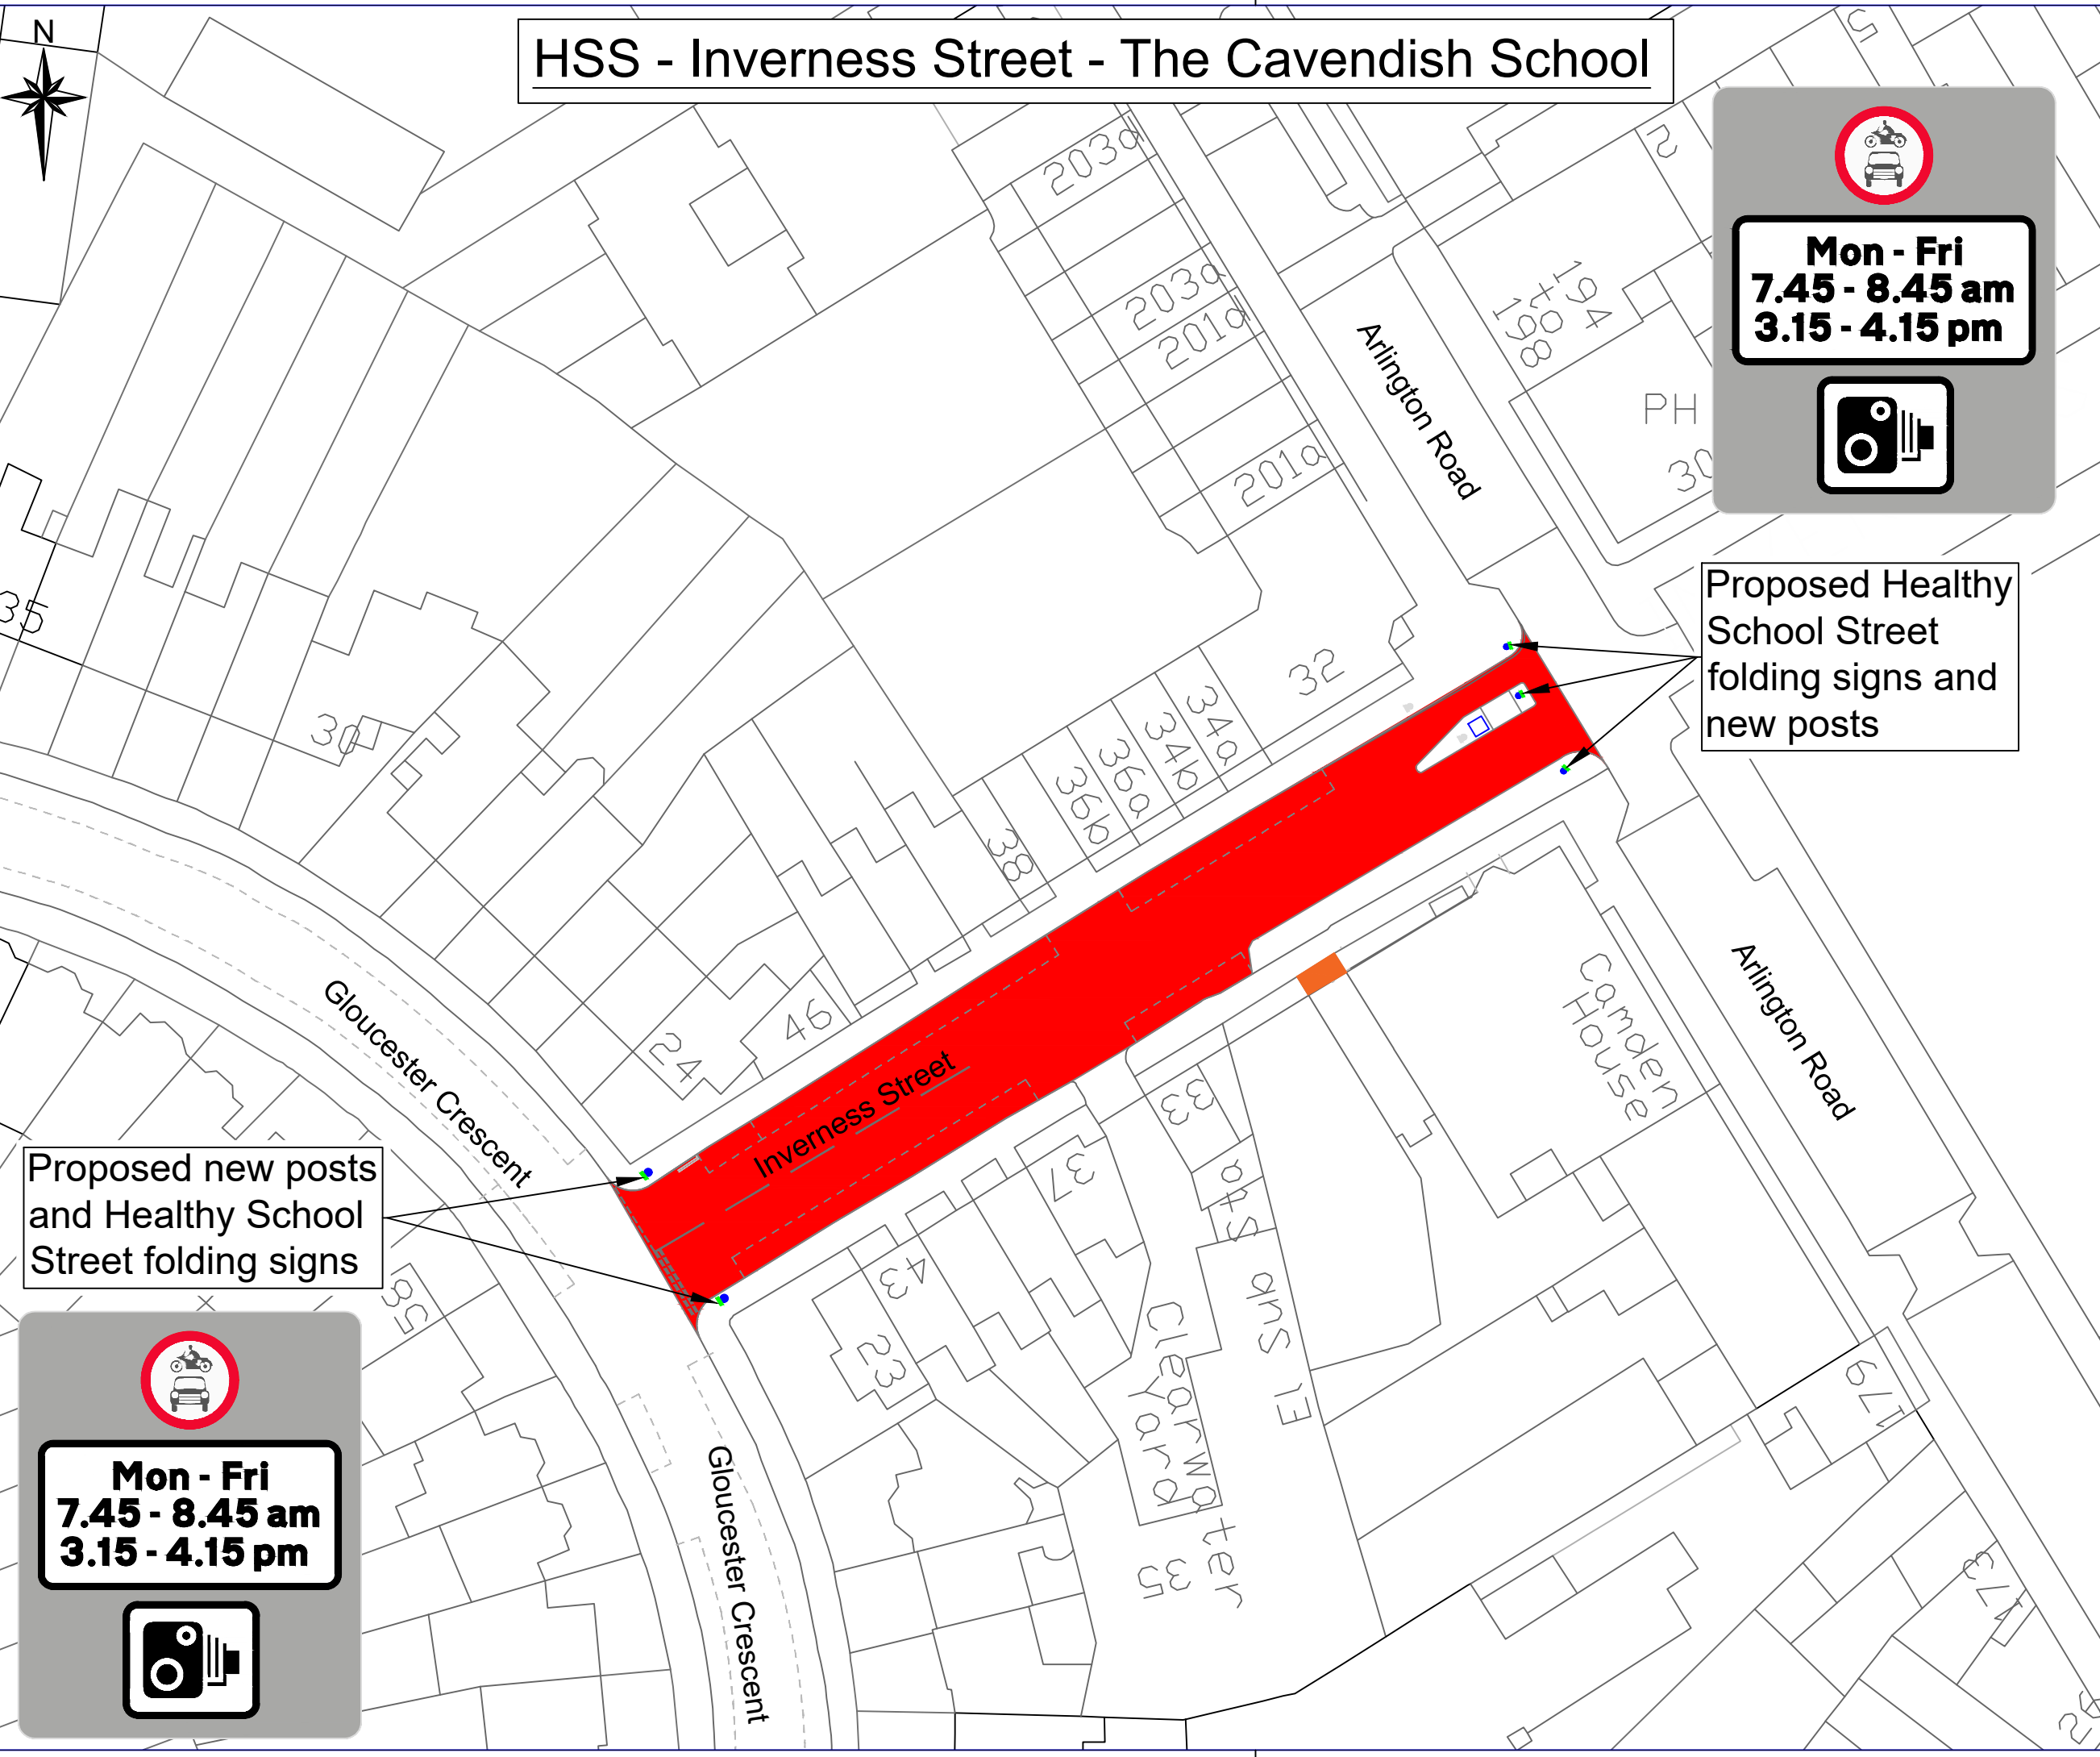

Rev	By	Date	Amendments

Camden
Design Team
Transport Strategy Service
London Borough of Camden
5 Pancras Square
Tel 020 7974 5551, Fax 020 7974 6952
DX 2106 Euston, Minicom 020 7974 6866

Project
Healthy School Streets
Cavendish School

Drawing Title
Inverness Street
Healthy School Streets Signs
Consultation Drawing 2 of 2

Scale 1:500 @ A3	Date Mar 2025
Drawn By MW	File Ref
Checked By TH	Dwg Name
Drawing Location	

Drawing Number
Cavendish HSS - Inverness St/ 01

Rev. **D**