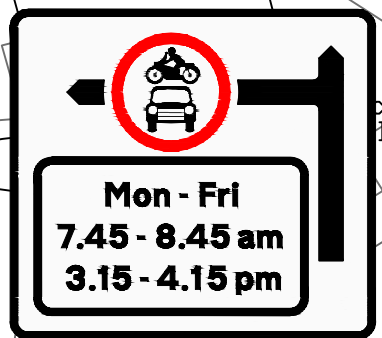

HSS - Inverness Street - The Cavendish School

- KEY**
- Healthy School Streets restriction
 - Existing white lines
 - Existing Pupil Entrance
 - Proposed new HSS and post

Proposed Healthy School Street folding signs and new posts

Project
 Healthy School Streets
 Cavendish School

Drawing Title
 Inverness Street
 Healthy School Streets Signs
 Consultation Drawing 2 of 2

Scale 1:500 @ A3	Date Mar 2025
Drawn By MW	File Ref
Checked By TH	Dwg Name
Drawing Location	

Drawing Number
 Cavendish HSS - Inverness St/ 01

Rev. **D**

HSS - Inverness Street - The Cavendish School

- KEY**
- Healthy School Streets restriction
 - Existing white lines
 - Existing Pupil Entrance
 - Proposed Advanced Directional Sign of Healthy School Street ahead on lamp column

Proposed Advanced Direction Sign for Healthy School Street (on Inverness Street) ahead on lamp column

Proposed Advanced Direction Sign for Healthy School Street (on Inverness Street) ahead on lamp column