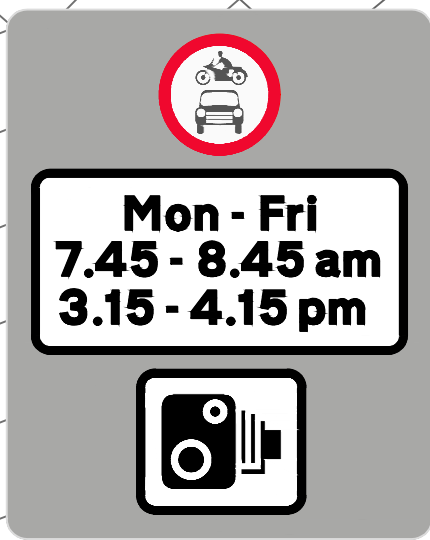

Rev	By	Date	Amendments

Camden
Design Team
Transport Strategy Service
London Borough of Camden
5 Pancras Square
Tel 020 7974 5551, Fax 020 7974 6952
DX 2106 Euston, Minicom 020 7974 6866

Project
Healthy School Streets
Cavendish School

Drawing Title
Inverness Street
Healthy School Streets Signs
Consultation Drawing 2 of 2

Scale 1:500 @ A3	Date Mar 2025
Drawn By MW	File Ref
Checked By TH	Dwg Name
Drawing Location	

Drawing Number
Cavendish HSS - Inverness St/ 01

Rev. **D**