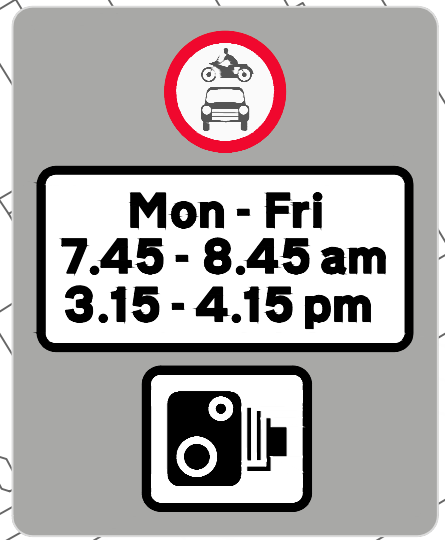

HSS - Inverness Street - The Cavendish School

- KEY**
- Healthy School Streets restriction
 - Existing white lines
 - Existing Pupil Entrance
 - Proposed new HSS and post

Proposed Healthy School Street folding signs and new posts

Drawing Number
 Cavendish HSS - Inverness St/ 01

Rev. **D**

HSS - Inverness Street - The Cavendish School

- KEY**
- Healthy School Streets restriction
 - Existing white lines
 - Existing Pupil Entrance
 - Proposed Advanced Directional Sign of Healthy School Street ahead on lamp column