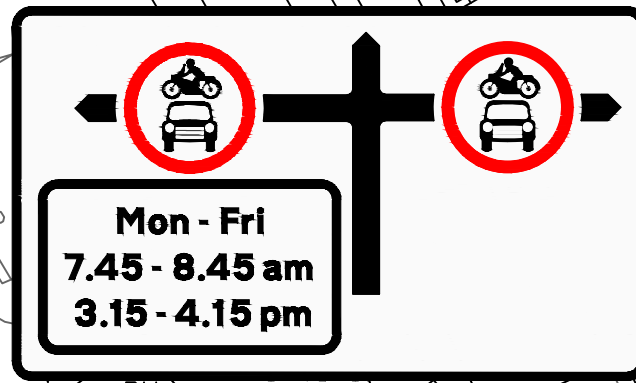

Drawing Number
 Cavendish HSS - Inverness St/ 01

Rev. **D**

HSS - Inverness Street - The Cavendish School

- KEY**
- Healthy School Streets restriction
 - Existing white lines
 - Existing Pupil Entrance
 - Proposed Advanced Directional Sign of Healthy School Street ahead on lamp column

Proposed Advanced Direction Sign for Healthy School Street (on Inverness Street) ahead on lamp column

Proposed Advanced Direction Sign for Healthy School Street (on Inverness Street) ahead on lamp column