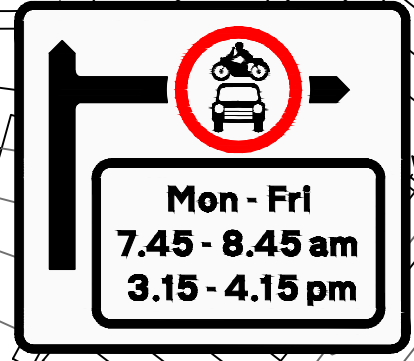

Drawing Number
 Cavendish HSS - Inverness St/ 01

Rev. **D**

HSS - Inverness Street - The Cavendish School

- KEY**
- Healthy School Streets restriction
 - Existing white lines
 - Existing Pupil Entrance
 - Proposed Advanced Directional Sign of Healthy School Street ahead on lamp column

Proposed Advanced Direction Sign for Healthy School Street (on Inverness Street) ahead on lamp column

Proposed Advanced Direction Sign for Healthy School Street (on Inverness Street) ahead on lamp column