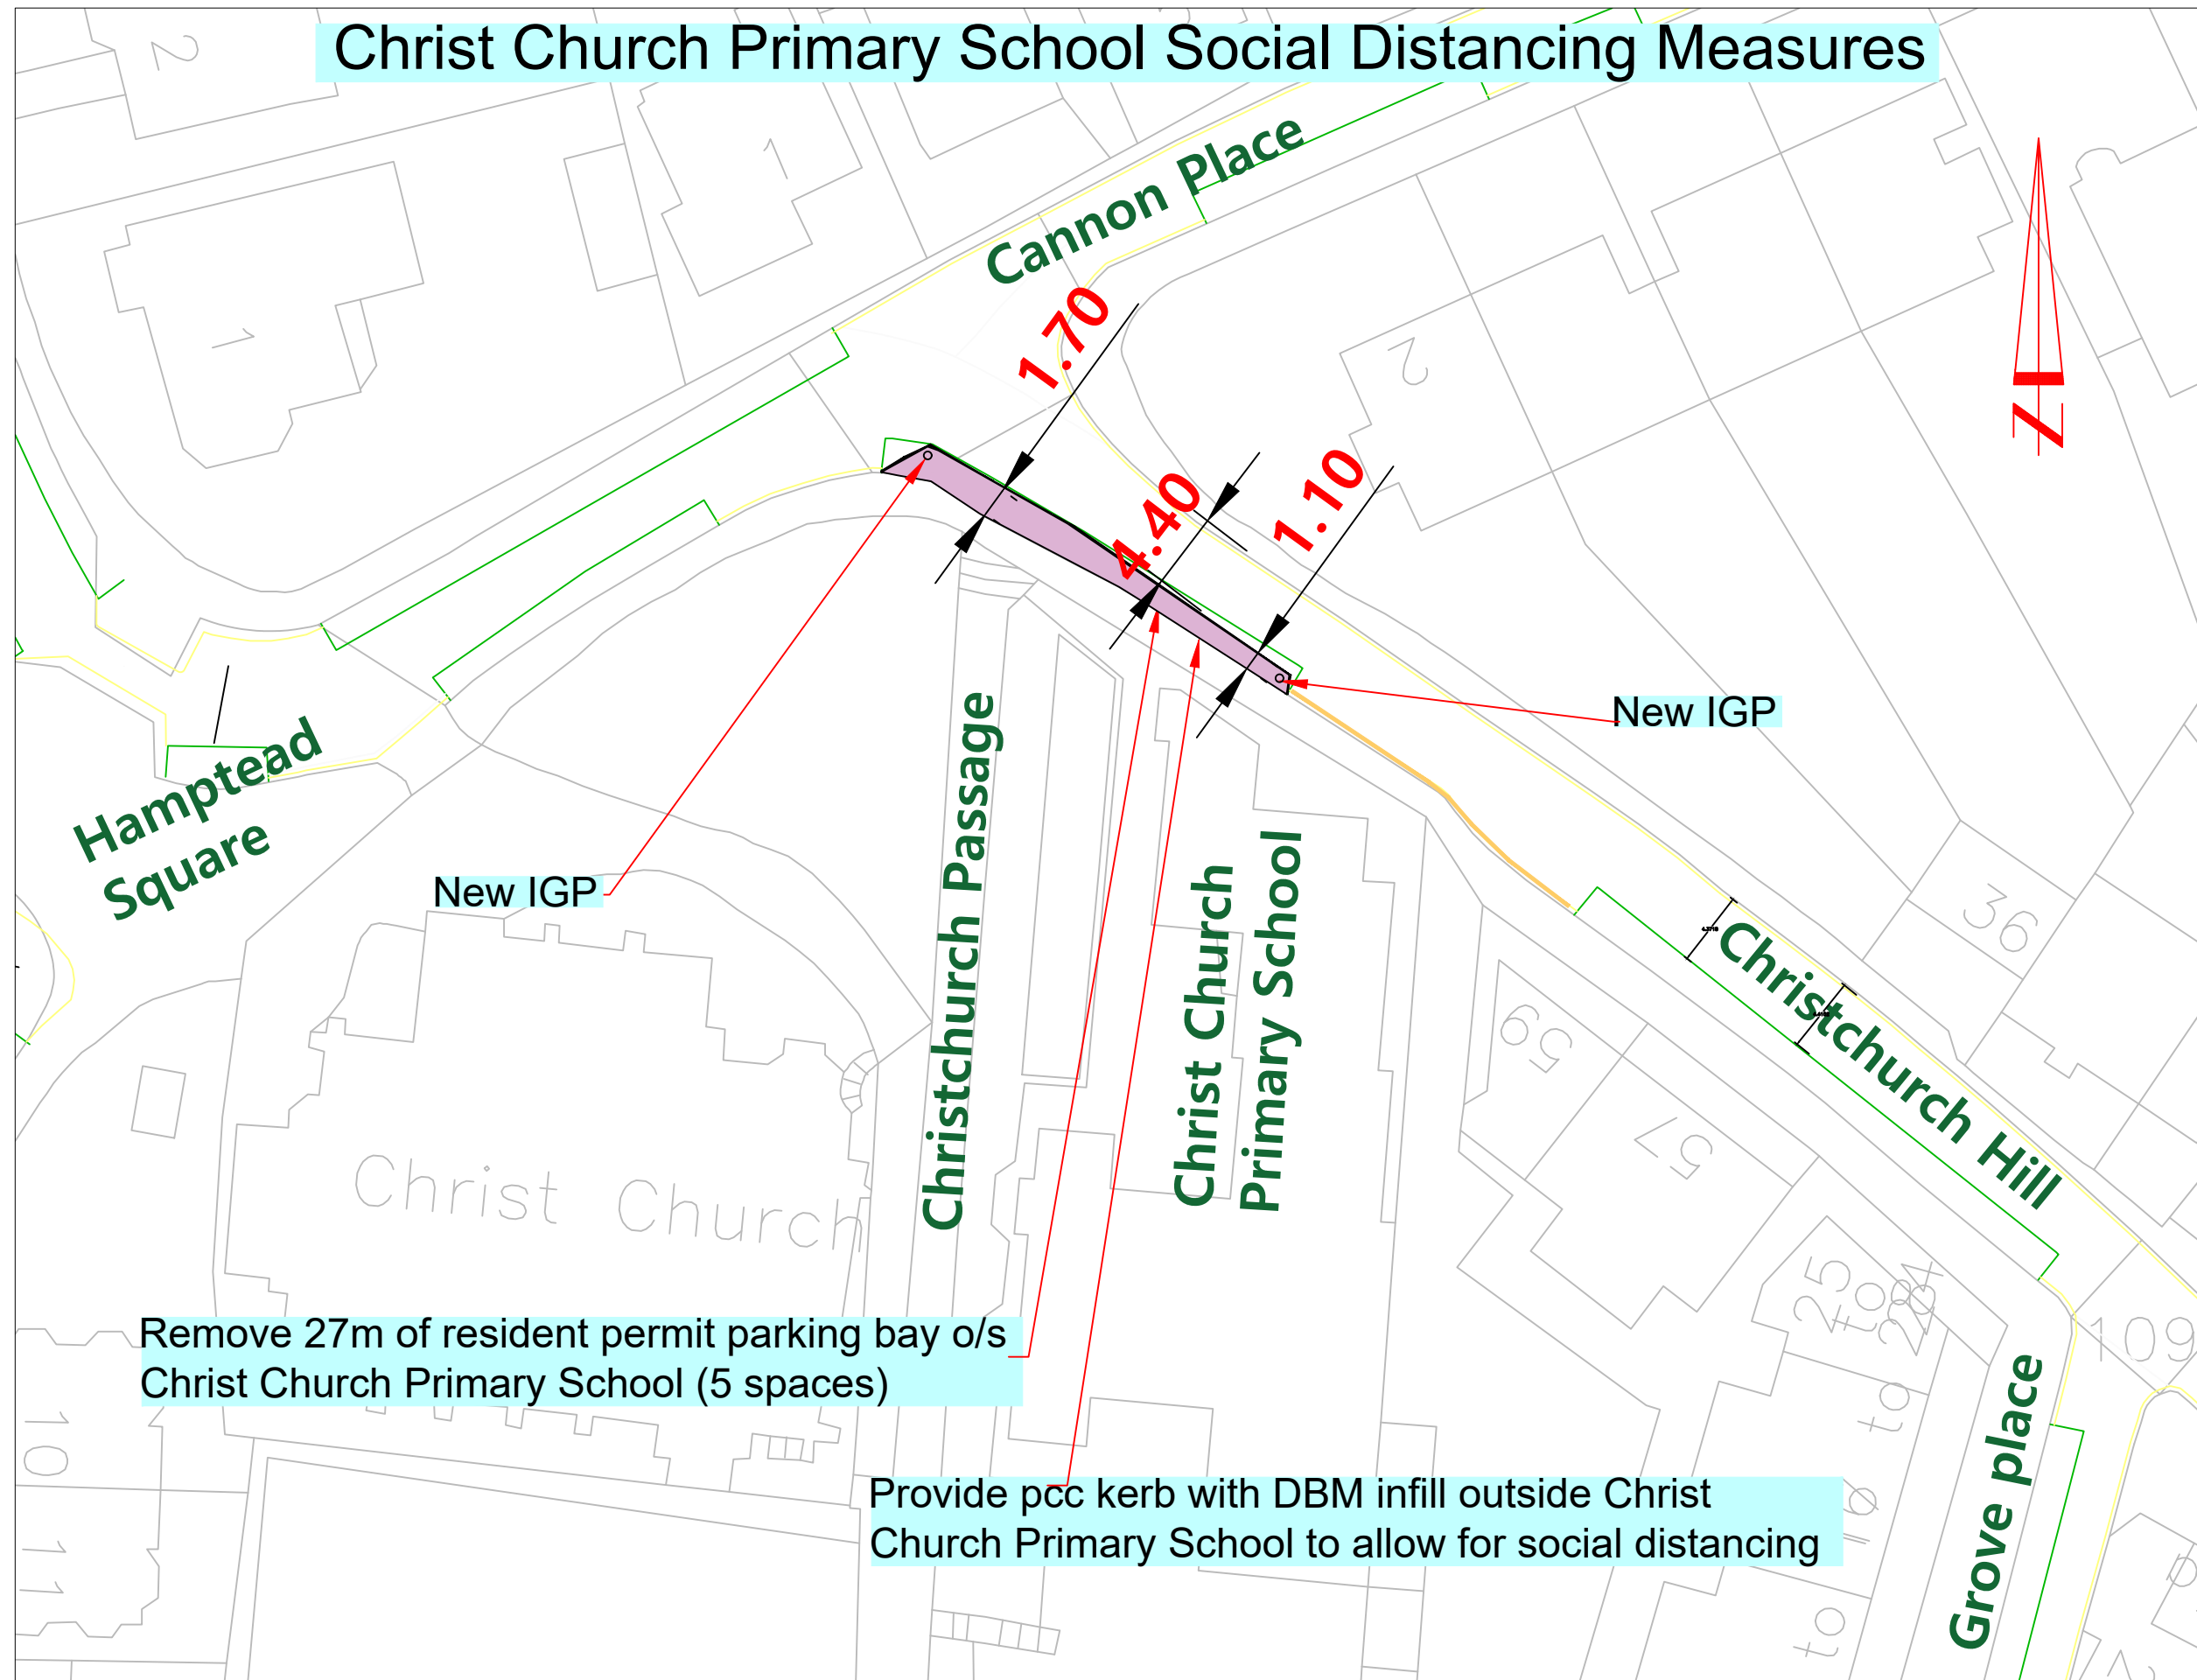

Christ Church Primary School Social Distancing Measures

Remove 27m of resident permit parking bay o/s Christ Church Primary School (5 spaces)

Provide pcc kerb with DBM infill outside Christ Church Primary School to allow for social distancing