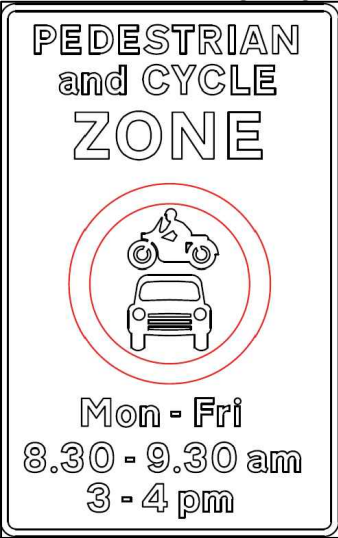

**ANPR  
Camera  
location**

**New no  
waiting and  
loading at any  
time**

**No access for motor  
vehicles Mondays to  
Fridays between  
8:30am and 9:30 am  
and between 3pm and  
4pm (during school  
term time)**

**New no  
waiting and  
loading at  
any time**

**ANPR  
Camera  
location**