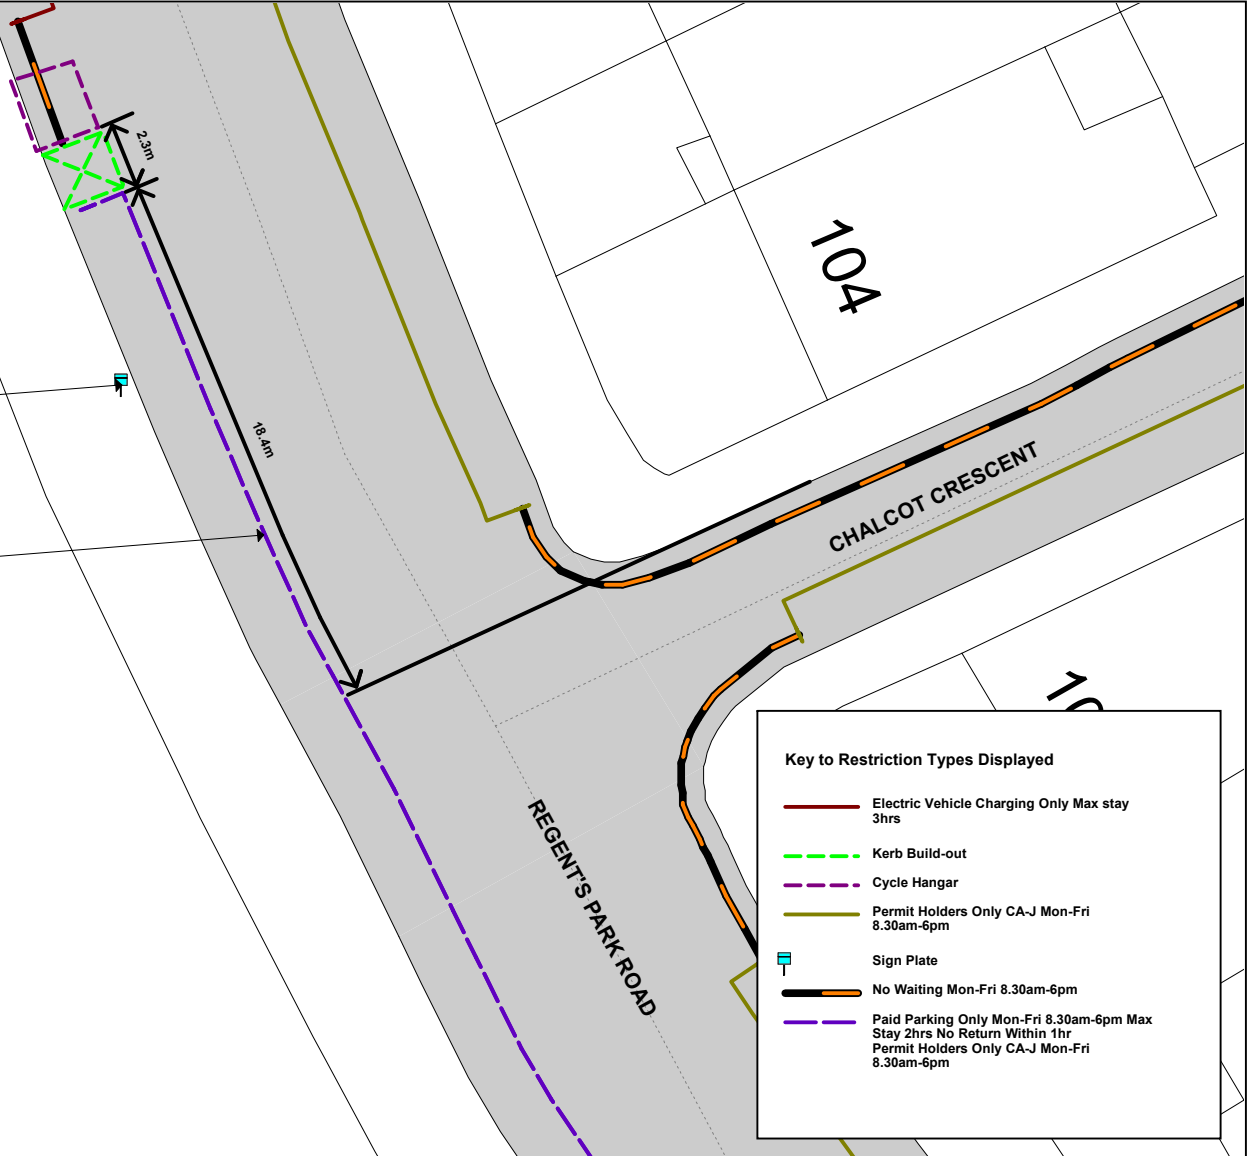

Existing post with
'Paid-for Parking / Permit holders' sign

Existing 'Paid-for Parking / Permit Holders' bay

Key to Restriction Types Displayed

- Electric Vehicle Charging Only Max stay 3hrs
- - - Kerb Build-out
- - - Cycle Hangar
- Permit Holders Only CA-J Mon-Fri 8.30am-6pm
- Sign Plate
- No Waiting Mon-Fri 8.30am-6pm
- Paid Parking Only Mon-Fri 8.30am-6pm Max Stay 2hrs No Return Within 1hr Permit Holders Only CA-J Mon-Fri 8.30am-6pm

© Crown copyright. All rights reserved
LB Camden
Licence No. 100019726 2022

SCALE	1 : 250
DATE	05/04/2022
DRAWING No.	Site 2 ICE EX
DRAWN BY	BOM
	Page 1 of 1

Regent's Park Road EXISTING Paid-for Parking / Permit holders only bay