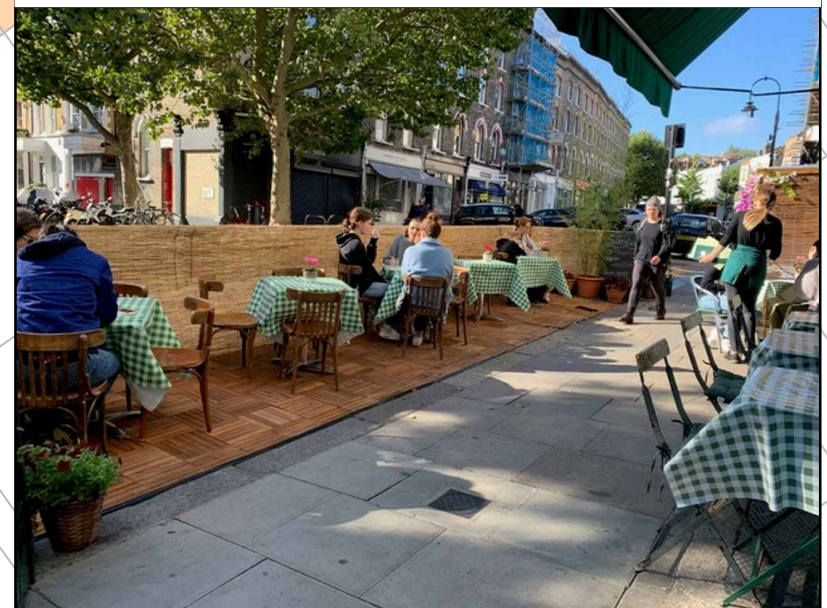

Representation of outdoor dining on new space

Representation of outdoor dining on new space

Remove 10.0m of Pay by Phone bays and 1.5m of double yellow line and provide 11.5m area for outdoor dining

Scale	1 : 500 @ A3		
Drawn By			
Checked By			
Drawing Location			
Drawing Number			
Rev	By	Date	Amendments
A			Perliminary